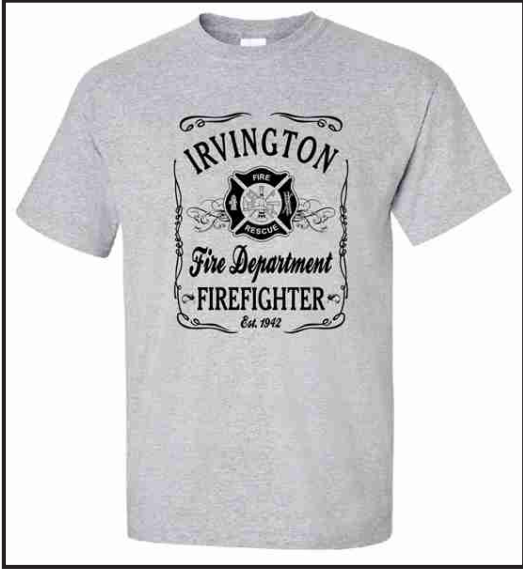

FIREFIGHTER SCREEN PRINTED T-SHIRTS

Order Quantity	"WHITE SHIRT" - Imprint Colors at One Location					
	1 Color	2 Color	3 Color	4 Color	5 Color	6 Color
12	$9.91	$16.35	$22.80	$29.24	$35.68	$42.12
24	$7.02	$10.57	$14.12	$17.67	$21.21	$24.76
48	$5.19	$7.23	$9.27	$11.31	$13.35	$15.39
100	$4.08	$5.38	$6.68	$7.98	$9.28	$10.58
250	$3.59	$4.46	$5.32	$6.19	$7.06	$7.93
500+	Requires custom quote					

- Gildan 100% cotton, 5.3 ounce fabric.
- Short sleeves and hemmed bottom.
- Prices are based on the same imprint colors, size, & location for all shirts.
- High quality screen print which will last as long as the garment.
- Artwork fees may apply - $30.00 - $75.00.
- Other shirts styles and products available.

Order Quantity	"COLOR SHIRT" - Imprint Colors at One Location					
	1 Color	2 Color	3 Color	4 Color	5 Color	6 Color
12	$10.83	$17.27	$23.71	$30.15	$36.60	$43.04
24	$7.89	$11.44	$14.98	$18.53	$22.08	$25.63
48	$5.95	$7.99	$10.03	$12.07	$14.12	$16.16
100	$4.49	$5.79	$7.09	$8.39	$9.68	$10.98
250	$3.98	$4.85	$5.72	$6.58	$7.45	$8.32
500+	Requires custom quote